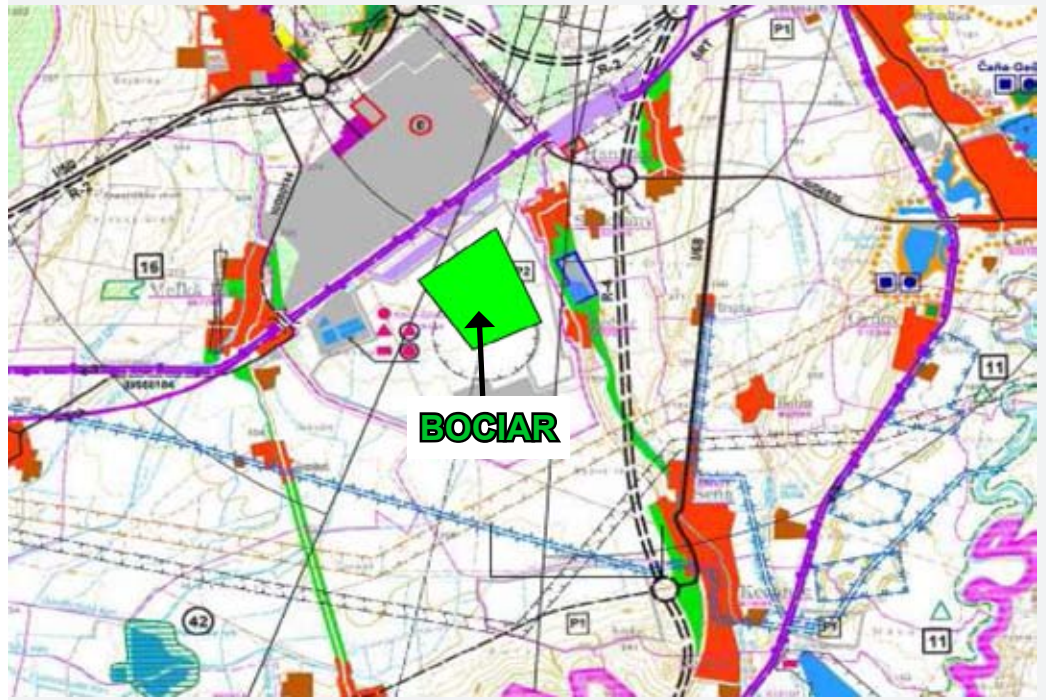

VALERES

		SLOVAKIA
LOCATION	Bociar - Kosice	
SIZE	20 to 40 hectares of land	
SPECIFICATIONS	gas, electricity and a connection to the railway are available	
LEASE TERM	N/A	
AVAILABILITY	N/A	

[routeplan](#)